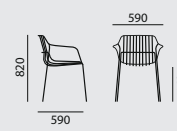

Dimensions

Poids

6,8 kg

7,8 kg

Garnissage

Variantes

- Coussin d'assise, positionnement libre
- Housse de garnissage amovible (assise et dossier)

Tissus / Cuir

Selon collection

Coloris

Coloris époxy

lava similaire RAL 7021 FS mat	stone similaire RAL 9002 FS mat	aqua similaire RAL Design 200 60 20 FS mat
black cherry similaire RAL 3005 FS mat	lemongrass similaire RAL Design 110 60 30 FS mat	melon similaire Pantone 459C FS mat
fog similaire RAL Design 200 80 05 FS mat